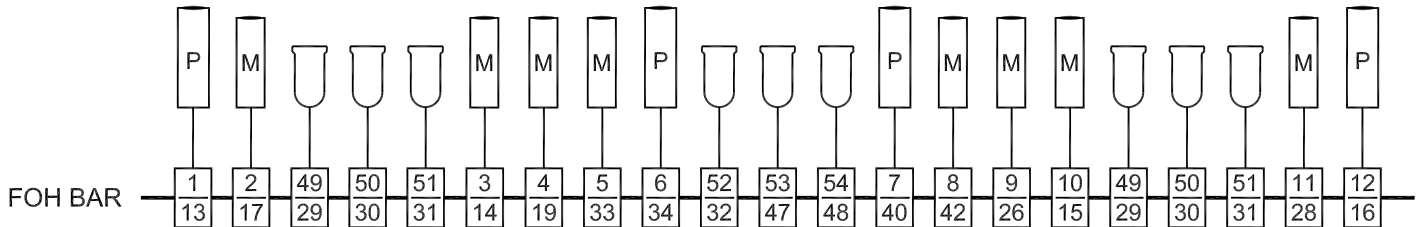

BAR 4

Height of bars above stage

- FOH Bar 4.1 m
- Bar 1 4.0 m
- Bars 2, 3 & 4 5.1 m

IN CONTROL ROOM

KEY

 On lighting bars	 Low level sockets	 Strand Prelude	 CCT Minuette	 Parcan
--	---	--	--	--

CHAN = Desk channel number DIM = Dimmer number All dimmers are 2.5kW